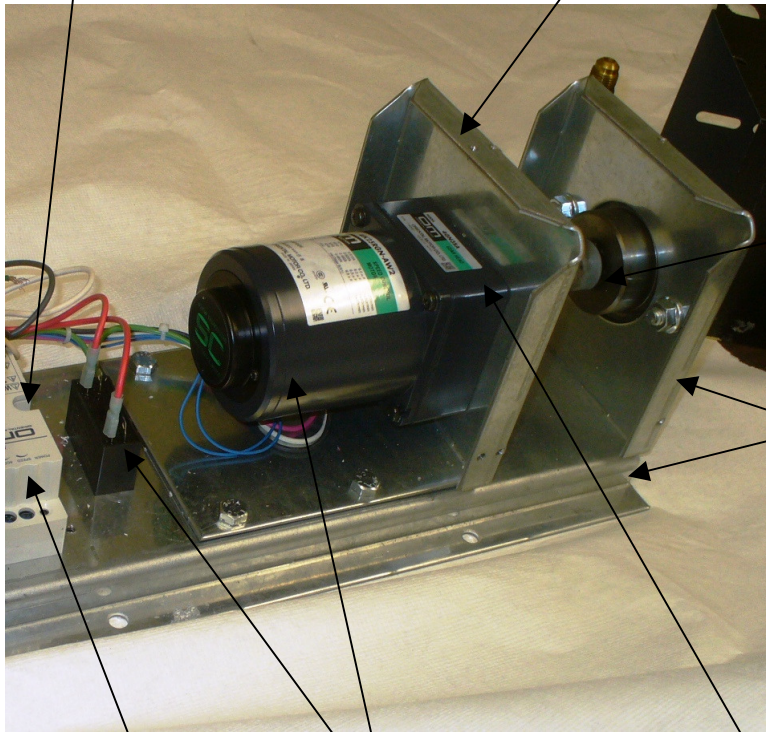

FS-A METER PUMP (558XX)

58833 COVER (2"x4" NOT SHOWN) 11810 COVER (MOTOR) 11811 COVER (COUPLER)

55842 A-PUMP

11809 METAL COVER (CONTROL NOT SHOWN) 11808 MOTOR BRACKET

55719 COUPLER

11807 MOUNT BASE ONE PIECE

55737 CONTROL

55735 MOTOR & CAP.

55736 GEAR HEAD